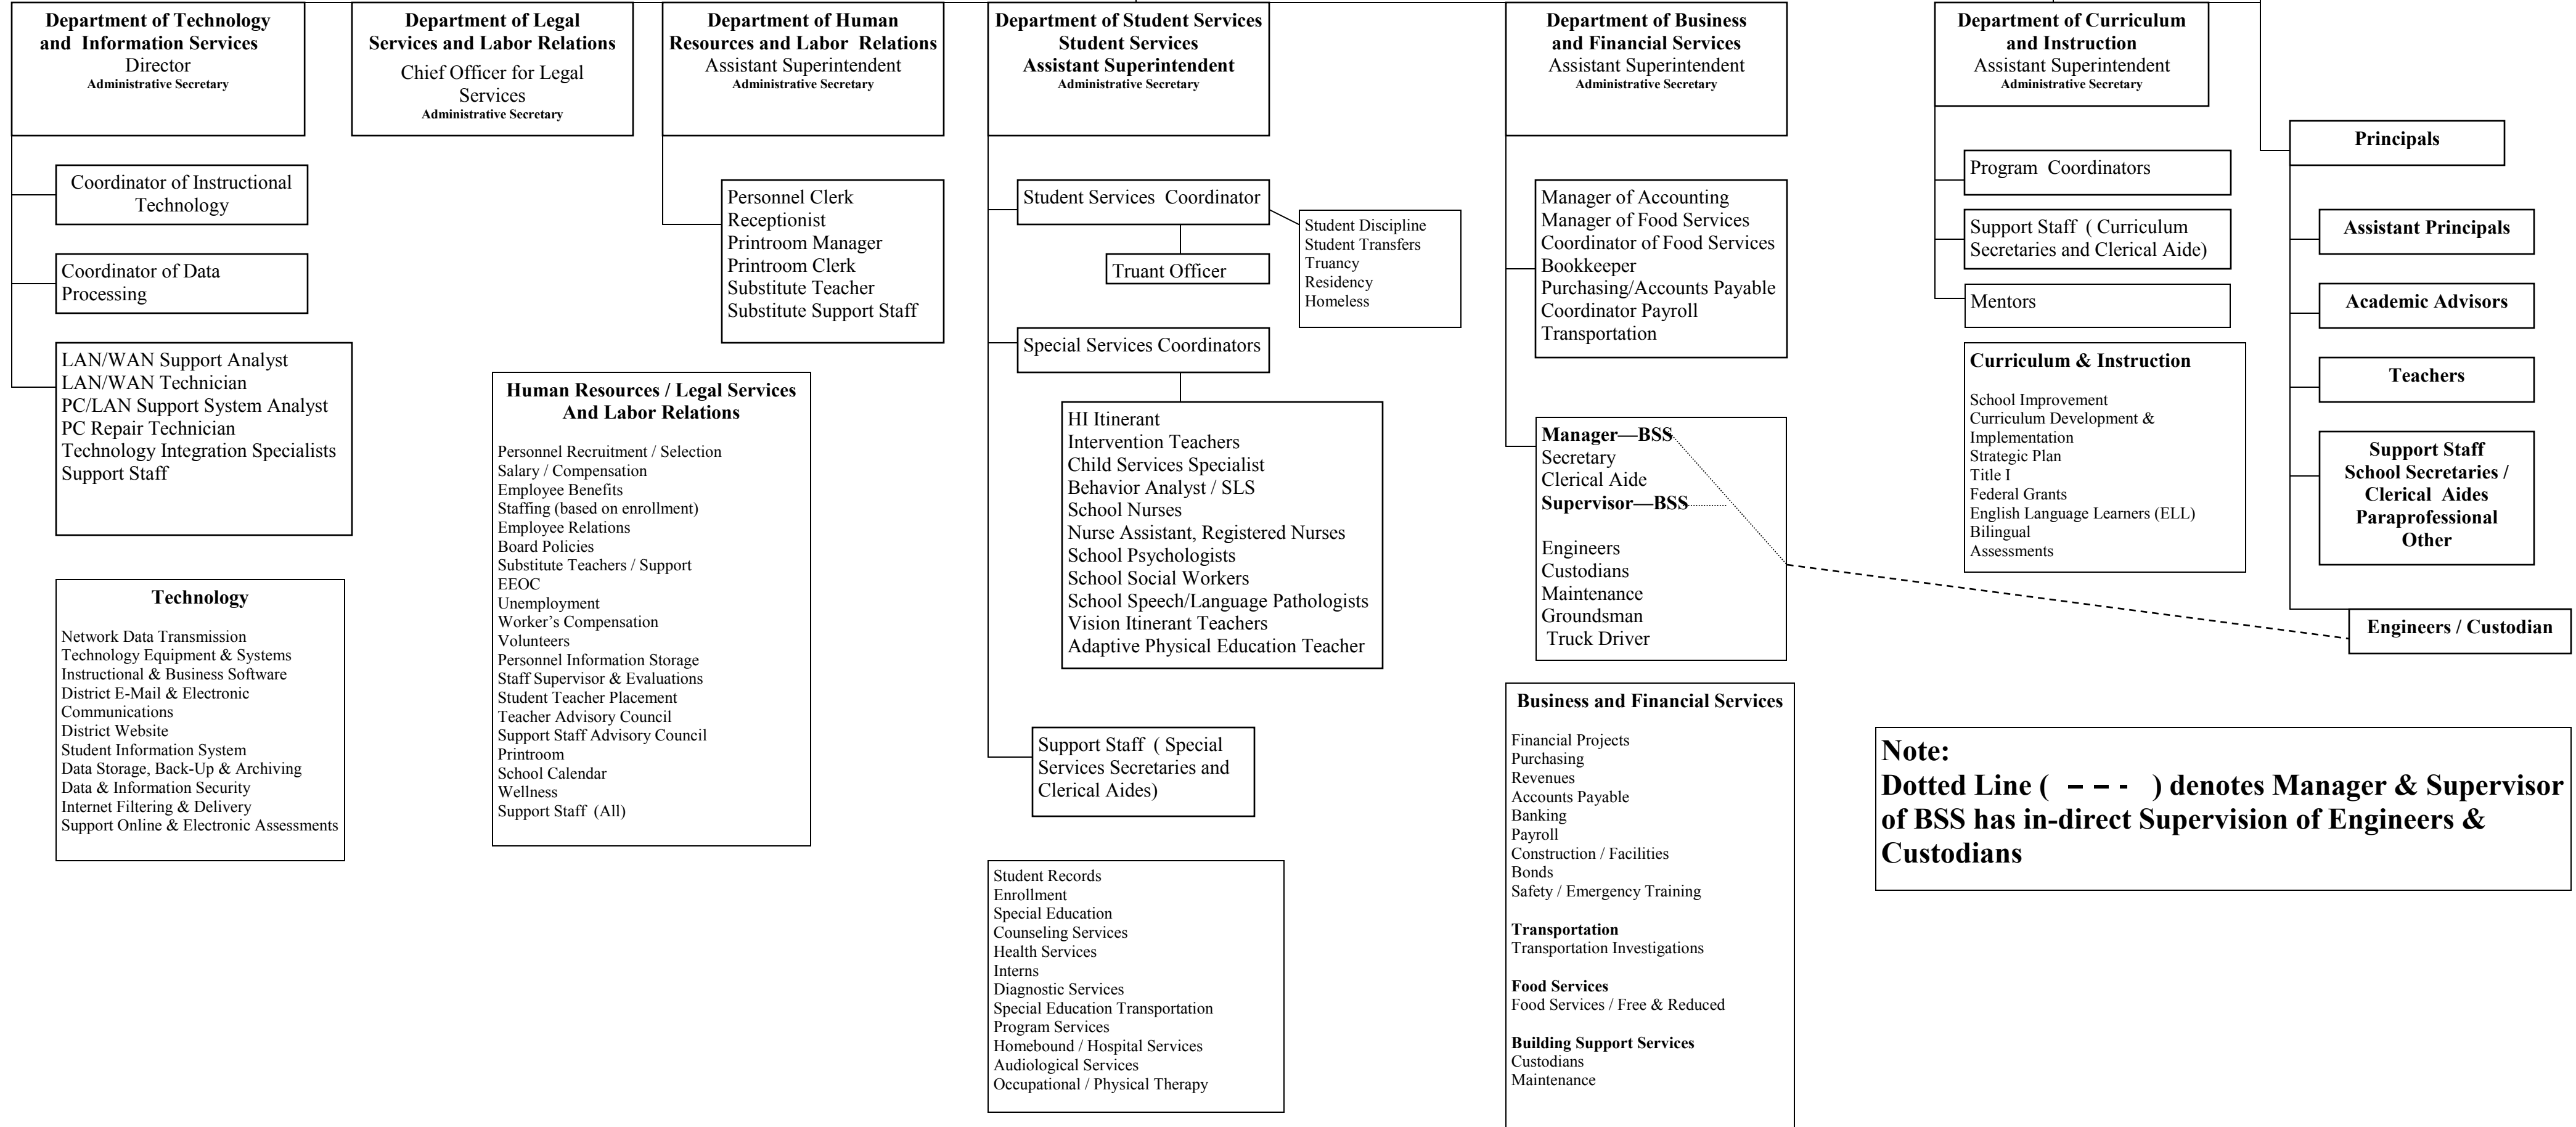

Joliet Public Schools District 86 Board of School Inspectors

Board Secretary

Superintendent of Schools

Superintendent Secretary

Coordinator for Communication and Development

Media Service Communication Foundation

Note:
Dotted Line (- - -) denotes Manager & Supervisor of BSS has in-direct Supervision of Engineers & Custodians